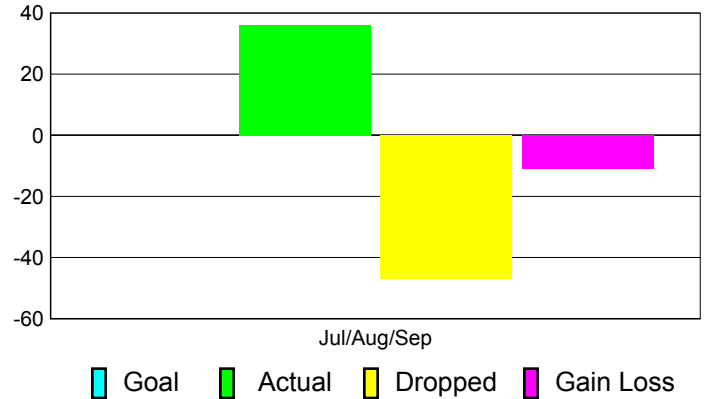

### YTD Status Quo Clubs 2011-2012

Status Quo Clubs Compared to Status Quo Members

## MEMBERSHIP

**Membership Results**  
2011-2012

**Membership**  
2010-2011

Month	Net Memb Goal	Actual New Memb	Actual Dropped Memb	Gain/Loss of Memb	Gain/Loss of Memb
Jul/Aug/Sep		36	-47	-11	-3
<b>Totals</b>		<b>36</b>	<b>-47</b>	<b>-11</b>	<b>-3</b>

### Membership Results 2011-2012

Goal, New, Dropped, Gain/Loss

### Comparison of Membership Gain/Loss

Current Year Compared to the Previous Year